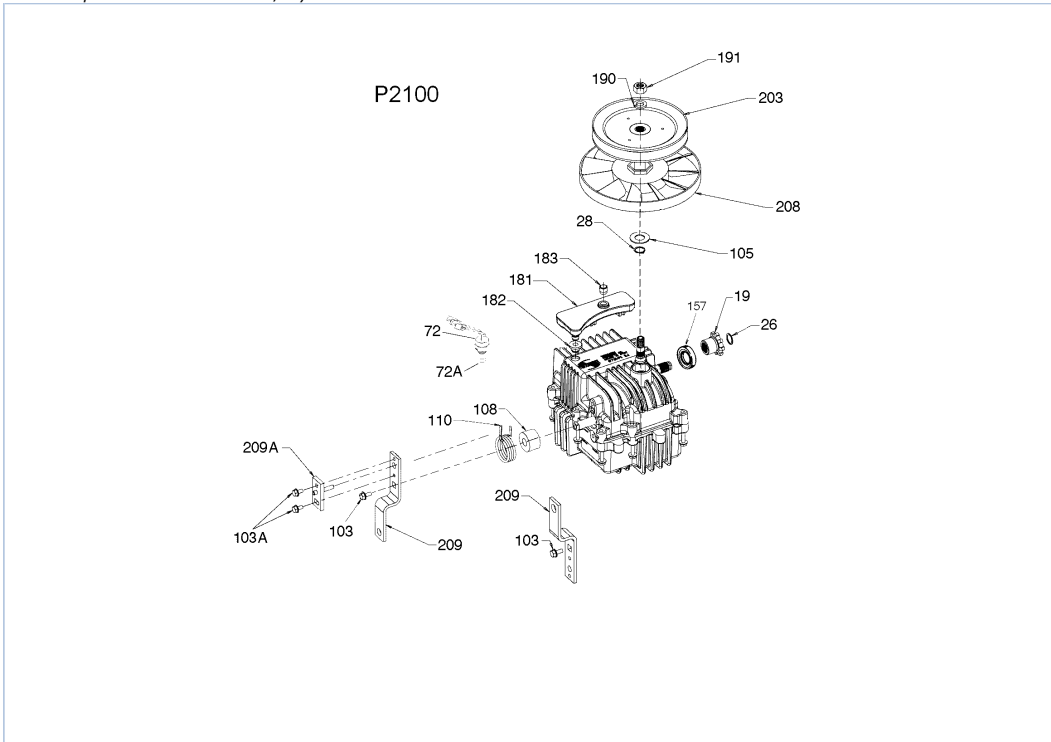

p2100 2100-2100-003 / Hydro Transmission

Part List

p2100 2100-2100-003 / Hydro Transmission

REF #	ITEM #	DESCRIPTION	QTY	REMARK
19	786114	Sprocket 8-Teeth Steel	1	
26	792072	Retaining Ring .562 X .035	1	
28	792035	Retaining Ring	1	
103	792193	Screw 1/4-28 X .490 Phillips HD	1	
105	780096	Washer .625ID .057W	1	
157	788108	Output Shaft Oil Seal	1	.750 I.D.
181	798042	OVERFLOW BOTTLE LH	1	
182	788103	Grommet	1	
183	792118	Relief Valve 1-5 PSI	1	
190	792150	Washer .443ID .109W	1	
191	792151	Nut 7/16-20	1	
203	798062	Pulley & Hub Assembly	1	
208	798040	Fan 2WS Hydro	1	
209	798070	Control Lever	1	